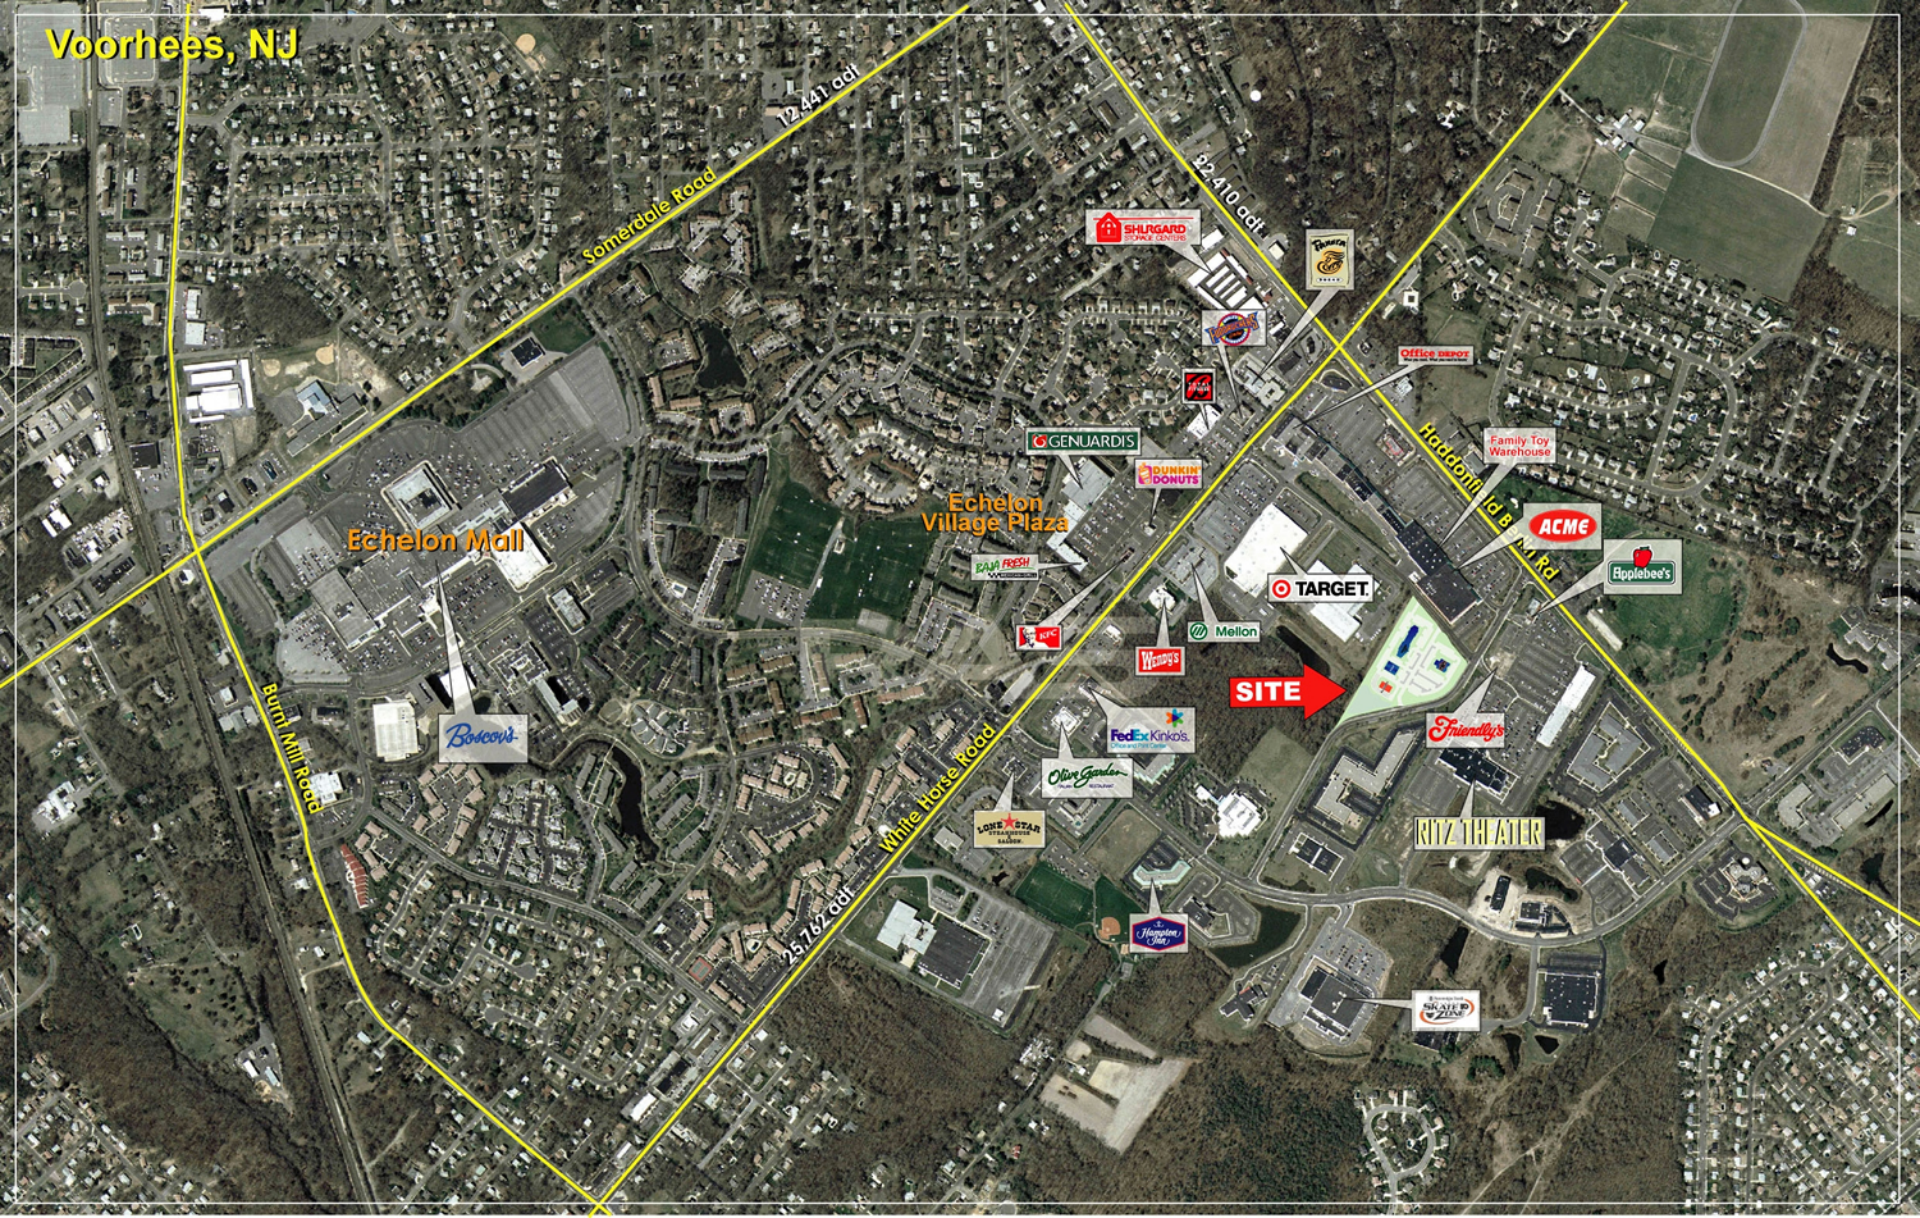

Voorhees, NJ

Echelon Mall

Echelon Village Plaza

SITE

RITZ THEATER

Burnt Mill Road

Somerdale Road

White Horse Road

Haddonfield Blvd

12,441 acft

12,441 acft

25,762 acft

Boscov's

GENUARDIS

DUNKIN' DONUTS

RAW FRESH

KFC

Wendy's

Mellon

FedEx Kinko's

Olive Garden

LOSE STAR

Hopson

TARGET

ACME

Applebee's

Friendly's

SHAW'S SUPERMARKET

Office Depot

Family Toy Warehouse

Dunkin'

SHURGARD